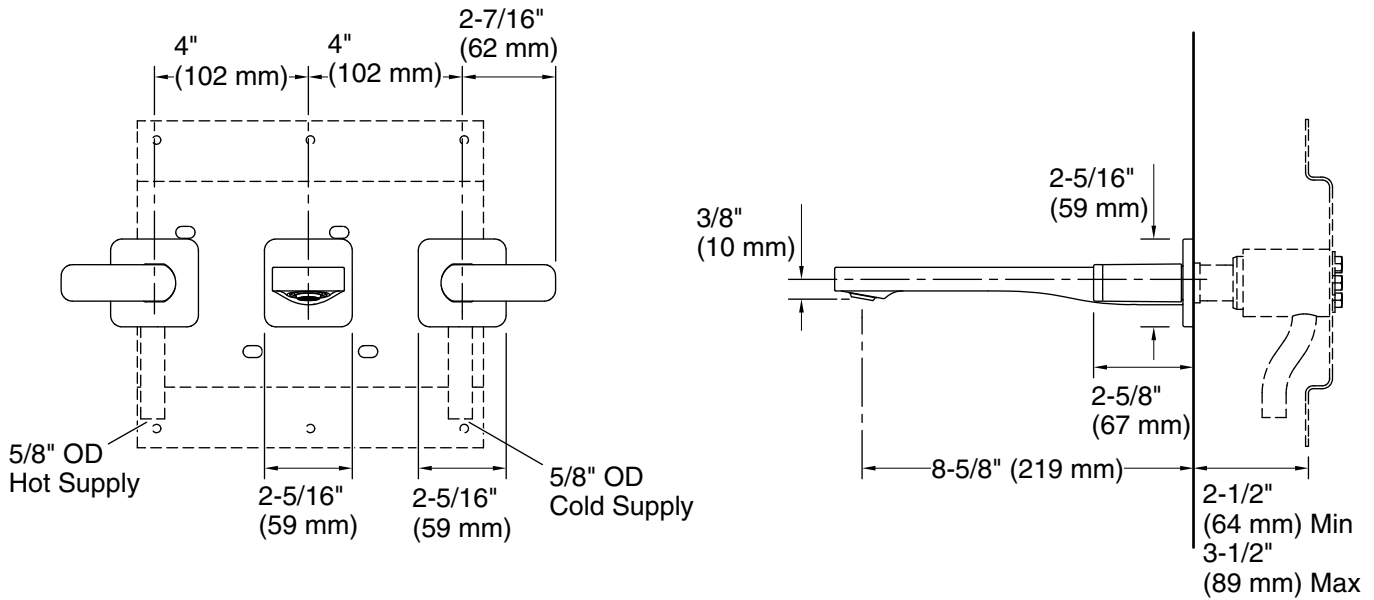

Features

- Two lever handles offer separate control of hot and cold water
- 8-5/8" (219 mm) spout reach
- 1.2 gpm (4.5 lpm) maximum flow rate at 60 psi (4.14 bar)
- Fluid design lines for ease of cleaning
- Coordinates with other products in the Parallel collection

Technical Information

All product dimensions are nominal.

Faucet:

Flow rate: 2 gal/min (7.6 l/min)

Pressure: 60 psi (4.1 bar)

Drain included: No

Notes

Install this product according to the installation instructions.